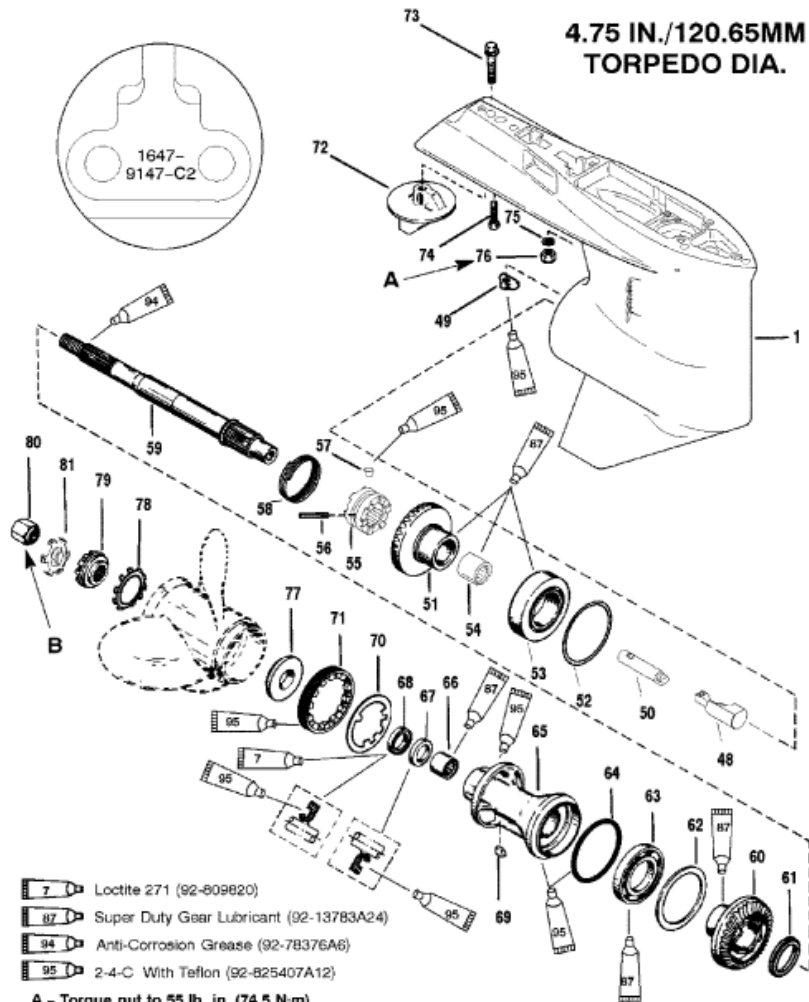

**4.75 IN./120.65MM
 TORPEDO DIA.**

11979

Parts List

Ref	Class	Part	Description	Qty	Comment	Footnote
1	1647	9148A93	GEAR HOUSING	1	(Black) (Basic)	
1	1647	9148A94	GEAR HOUSING	1	(Gray) (Basic)	
48		89594A 1	FOLLOWER	1		
49		78956 2	SHIFT CAM	1		
50		828287	ROD	1		
51	43	828174A 2	GEAR SET	1	[XR6/Magnum III/175/200] (1.87:	
51	43	828176A 2	FORWARD GEAR	1	(135/150) (2.0:1 - 14/28)	
52	15	44491A 1	SHIM SET (.006-7-9-10-20)	AR		9
53	31	30894A 1	BEARING SET, Cup And Cone	1		
54	31	30895	BEARING, Needle	1		
55	52	828288	SLIDING CLUTCH	1		
56	17	30632	PIN, Cross	1		
57	17	828356	PIN, Detent	1		
58	24	30893	SPRING	1		
59	44	94148	PROPELLER SHAFT	1		
60	43	828175A 1	REVERSE GEAR, (15/28)	1	[XR6/Magnum III/175/200]	
60	43	828177A 1	REVERSE GEAR, (14/28)	1	(135/150)	
61	23	824108	SPACER	1		
62		68100 1	RING, Thrust	1		
63	30	88957	BEARING ASSEMBLY, Ball	1		
64	25	31534	O-RING	1		4,8
65		43567A 1	BEARING CARRIER ASSEMBLY	1		
66	31	30956	BEARING, Needle	1		
67	26	14077	SEAL, Oil, Inside	1		
68	26	76868	SEAL, Outside	1		8
69	28	30281	KEY	1		
70	14	79447	TAB WASHER	1		
71		79448	RETAINER	1		
72		31640 5	TRIM TAB	1		
72		76214A 5	TRIM PLATE	1	(Tracker)	
73	10	806327	SCREW, (.437-14 x 1.750)	1		
74	10	65210	SCREW, (.375-16 x 1.00)	1		
75	12	45176	WASHER, (.453 x .812 x .105)	2	(These Replacement Parts Are No	
76	11	34933	NUT, (.437-20)	2	(These Replacement Parts Are No	
77	12	835467 1	THRUST HUB	1	(These Replacement Parts Are No	5
78	13	42351 1	LOCKWASHER, Toothed	1	(These Replacement Parts Are No	
79	12	31211A 2	WASHER, Splined	1	(These Replacement Parts Are No	
80	11	52707A 1	NUT KIT, Propeller	1	(These Replacement Parts Are No	
81	14	816629	TAB WASHER	1	(These Replacement Parts Are No	
-	27	815791A92	ENGINE GASKET SET	1		
-	26	89228A 2	SEAL KIT	1		